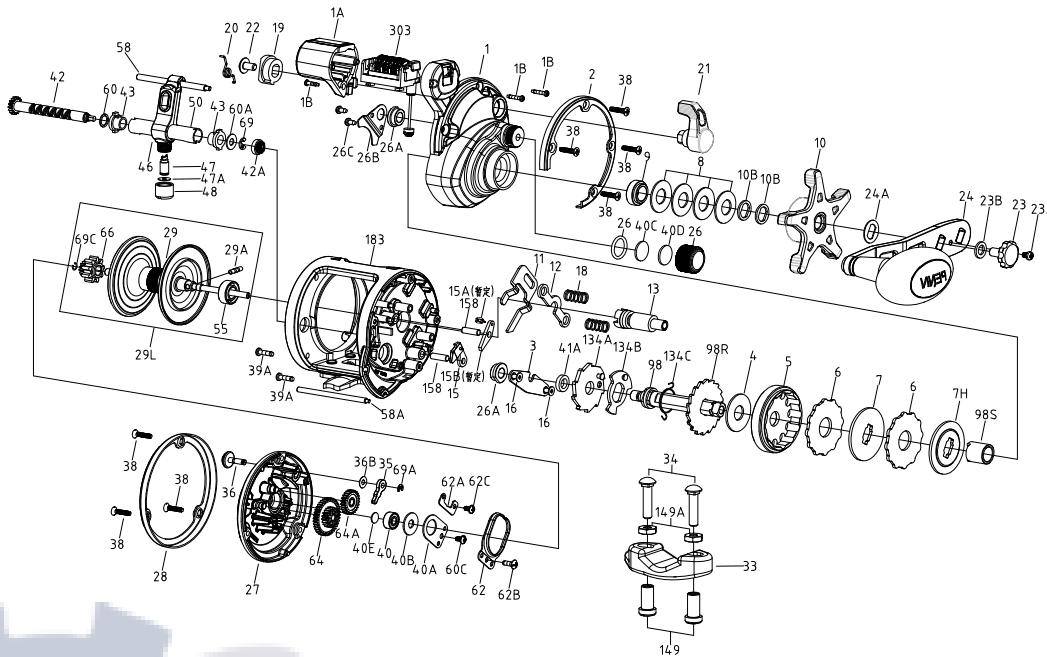

PARTS LIST FOR RVLII15LWLCLH and RVLII20LWLCLH

REEL ASM. Nos 1639710(15LWLCLH) and 1639712(20LWLCLH)

KEY NO.	PART NO.	PENN STYLE NO.	DESCRIPTION	KEY NO.	PART NO.	PENN STYLE NO.	DESCRIPTION
1	1646268	1-RVLII15LWLCLH	Right Side Plate	39A	1383041	39A-WAR15LW	Screw (2 req)
1	1646269	1-RVLII20LWLCLH	Right Side Plate	40	1383042	40-WAR15LW	Ball Bearing
1A	1383100	1A-WAR15LWLCLH	Line Counter Cover	40A	1645967	40A-WARII15LW	Ball Bearing Retainer
1B	1383084	1B-WAR15LWLC	Screw,L.C.Cover(3 req)	40B	1645968	40B-WARII15LW	Felt Washer
2	1646270	2-RVLII15LWLCLH	Right Side Ring	40C	1383045	40C-WAR15LW	Washer, Acetal Thrust
3	1384179	3-WAR15LW	Bridge	40D	1383046	40D-WAR15LW	Washer, Rubber Thrust
4	1382976	4-WAR15LW	Drag Washer	40E	1383047	40E-WAR15LW	Thrust Washer (2 req)
5	1383090	5-WAR15LWLH	Main Gear	41A	1384181	41A-WAR15LW	Bushing
6	1382978	6-WAR15LW	Tabbed Drag Washer(2 req)	42	1645969	42-WARII15LW	Worm Shaft Assembly
7	1382999	7-WAR15LW	Keyed Metal Drag Washer	42	1645970	42-WARII20LW	Worm Shaft Assembly
7H	1383000	7H-WAR15LW	Heavy Metal Drag Washer	42A	1646005	42A-WARII15LWLC	Gear, L.C. Drive
8	1383001	8-WAR15LW	Spring Washer(4 req)	43	1383051	43-WAR15LW	Worm Shaft Bushing(2req)
9	1384180	9-WAR15LW	Spacing Sleeve	46	1645971	46-WARII15LW	Line Guide Assembly
10	1646278	10-RVLII15LWLH	Star Drag	47	1383053	47-WAR15LW	Line Guide Pawl
10B	1383004	10B-WAR15LW	Star Click Washer (2 req)	47A	1383054	47A-WAR15LW	Pawl Shim
11	1646031	11-WARII15LWLH	Eccentric Jack	48	1383055	48-WAR15LW	Line Guide Nut
12	1383007	12-WAR15LW	Pinion Yoke	50	1383056	50-WAR15LW	Worm Shield
13	1646032	13-WARII15LWLH	Pinion	50	1383057	50-WAR20LW	Worm Shield
15	1383276	15-WAR15LWLH	Anti Reverse Dog(2 req)	55	1451533	55-WAR20LW	Ball Bearing
15A	1626248	15A-RVL15LW	Click spring	58	1645972	58-WARII15LW	Line Guide Post
15B	1626249	15B-RVL15LW	Anti Reverse Dog	58	1645973	58-WARII20LW	Line Guide Post
16	1383010	16-WAR15LW	Screw(2 req)	58A	1645974	58A-WARII15LW	Line Guide Guard Post
18	1383011	18-WAR15LW	Pinion Yoke Spring(2 req)	58A	1645975	58A-WARII20LW	Line Guide Guard Post
19	1383093	19-WAR15LWLH	Eccentric	60	1383060	60-WAR15LW	Worm Shaft Washer
20	1446771	20-WAR15LWLH	Eccentric Spring	60A	1645976	60A-WARII15LW	Worm Shaft Washer
21	1626250	21-RVLII15LW	Eccentric Lever	62	1645977	62-WARII15LW	Click Spring
22	1383015	22-WAR15LW	Eccentric Screw	62A	1645978	62A-WARII15LW	Click Spring Guard
23	1383016	23-WAR15LW	Handle Assembly Screw	62B	1645979	62B-WARII15LW	Screw
23A	1645955	23A-WARII15LW	Handle Lock Screw	62C	1645980	62C-WARII15LW	Screw(2 req)
23B	1383018	23B-WAR15LW	Handle Screw Washer	64	1645981	64-WARII15LW	Idler Gear
24	1626251	24-RVLII15LW	Handle Assembly	64A	1645982	64A-WARII15LW	Idler Gear
24A	1383020	24A-WAR15LW	Handle Thrust Washer	66	1645983	66-WARII15LW	Click Ratchet
26	1383021	26-WAR15LW	Spool Tension Control Cap	69	1633161	69-WARII15LW	Retainer Ring
26A	1383022	26A-WAR15LW	Bushing(2 req)	69A	1633187	69A-WARII15LW	Retainer Ring
26B	1383023	26B-WAR15LW	Clutch Retainer	69C	1645984	69C-WARII15LW	Retainer "C" Ring
26C	1383024	26C-WAR15LW	Screw(2 req)	98	1383094	98-WAR15LWLH	Main Gear Shaft
27	1646271	27-RVLII15LWLCLH	Left Side Plate	98R	1383069	98R-WAR15LW	Anti Reverse Ratchet
27	1646272	27-RVLII20LWLCLH	Left Side Plate	98S	1383070	98S-WAR15LW	Clutch Sleeve
28	1646254	28-RVLII15LW	Left Side Ring	120	1383071	120-WAR15LW	O-Ring
29	1646255	29-RVLII15LW	Spool	134A	1383095	134A-WAR15LWLH	Clutch Recover Plate
29	1646256	29-RVLII20LW	Spool	134B	1383073	134B-WAR15LW	Clutch Recover Support Plate
29A	1451532	29A-WAR15LW	Pin	134C	1383097	134C-WAR15LWLH	Clutch Recover Spring
29L	1646257	29L-RVLII15LW	Spool Assembly	149	1184702	149-045	Rod Clamp Nut (2 req)
29L	1646258	29L-RVLII20LW	Spool Assembly	149A	1184706	149-200	Hex Nut (2 req)
33	1182754	33-113	Rod Clamp	154	1383077	154-WAR15LW	Click Button Washer
34	1182788	34-045	Screw (2 req)	158	1383078	158-WAR15LW	Dog Pin(2req)
35	1645964	35-WARII15LW	Click Tongue	183	1646273	183-RVLII15LWLCLH	Frame Assembly
36	1645965	36-WARII15LW	Click Button	183	1646274	183-RVLII20LWLCLH	Frame Assembly
38	1645966	38-WARII15LW	Screw (7 req)	303	1646021	303-WARII15LWLCLH	Counter Wheel Assembly